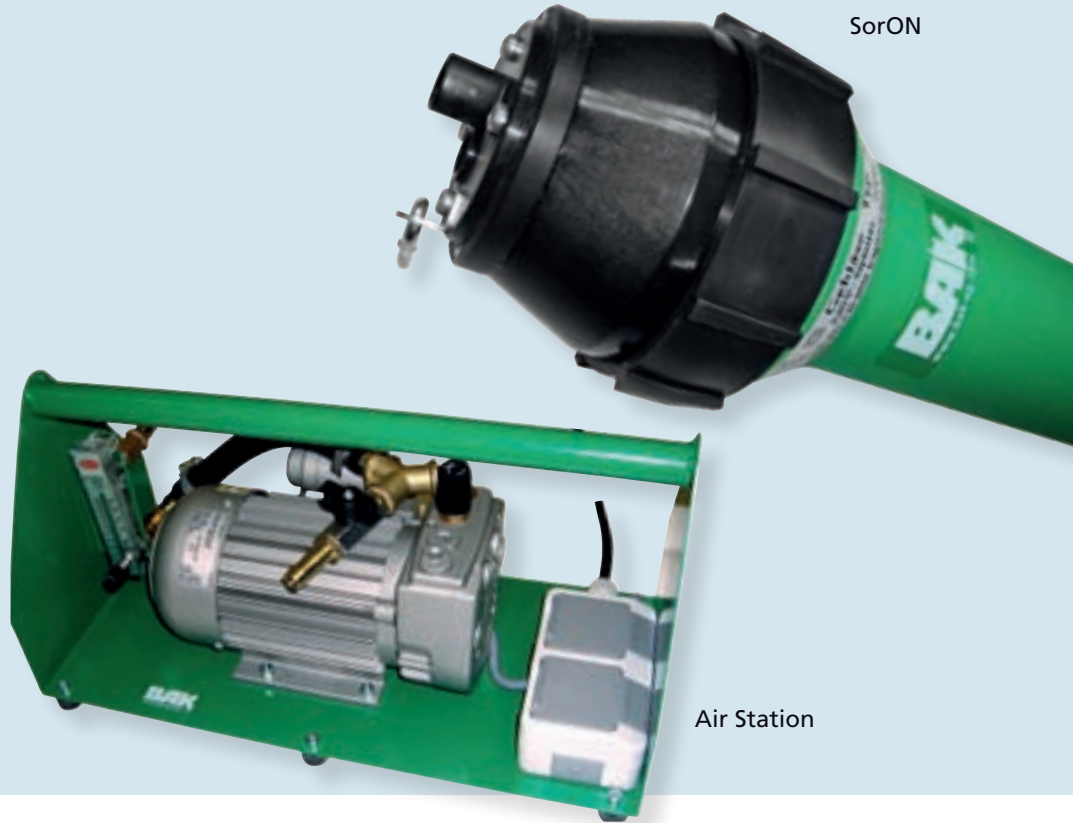

Blower

# SORON, AIR STATION

Mobile,  
light,  
strong

- small, but powerful
- compact
- for external air supply
- handy
- low noise

The small blowers with high power for air supply on the welding tools MarOn or WeldOn.

Technical data		SorON	Air Station
Voltage	V	120/230	230
Frequency	Hz	50/60	50/60
Power consumption	W	100	420
Air flow (20 °C)	l/min	400	130
Static pressure	Pa	4000	10000
Air outlet (outside)	mm	14,5	13
Size (l x Ø)	mm	260x94 Handle Ø 64	460x220x240
Weight	kg	1,2 (with 3 m cord)	14
Markings		CE	CE